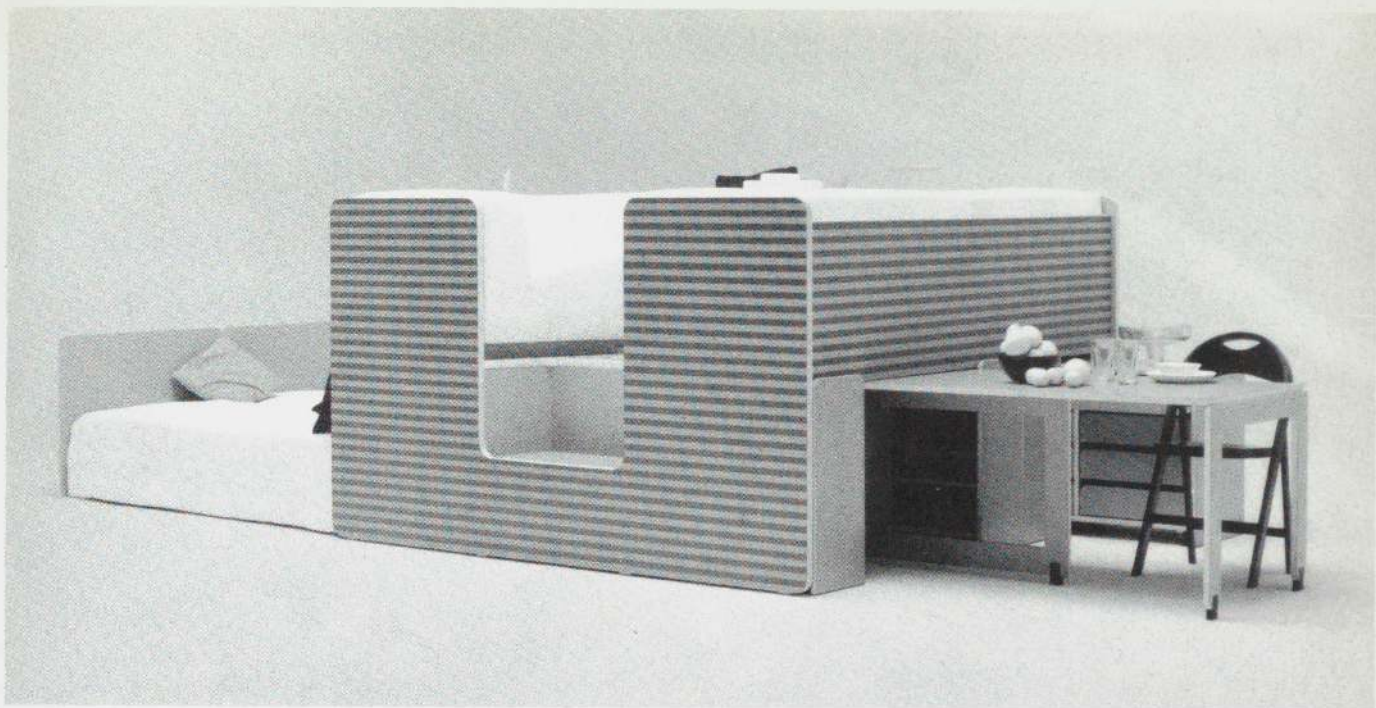

Italy: The New Domestic Landscape

Achievements and Problems of Italian Design

The Museum of Modern Art, New York

Internotredici (Carlo Bimbi, Gianni Ferrara,
Nilo Gioacchini)
Tuttuno ('All-in-One') single-block unit with bed,
table, sofa, drawers, and shelves. 1969, redesigned
1971 (limited production)

Plywood covered with plastic laminate, 51 1/4 x
7 feet 2 1/4 x 7 feet 2 1/4 inches, closed (130
x 222 x 222 cm)

Giosué Turri. Lent by the manufacturer