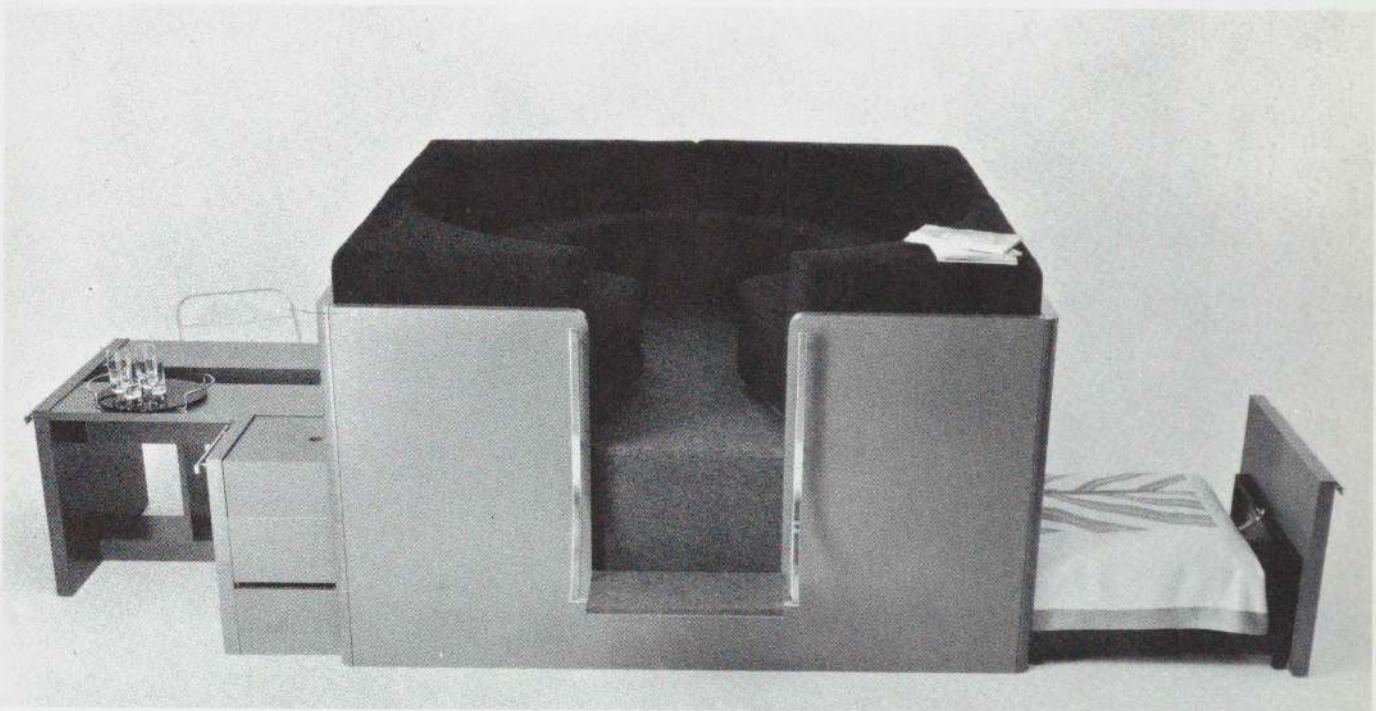

Italy: The New Domestic Landscape

Achievements and Problems of Italian Design

The Museum of Modern Art, New York

Internotredici (Carlo Bimbi, Gianni Ferrara,
Nilo Gioacchini)
Tuttuno ('All-in-One') single-block unit with bed,
table, sofa, drawers, and shelves. 1969, redesigned
1971 (limited production)

Plywood covered with plastic laminate, 51 1/4 x
7 feet 2 1/4 x 7 feet 2 1/4 inches, closed (130
x 222 x 222 cm)

Giosué Turri. Lent by the manufacturer